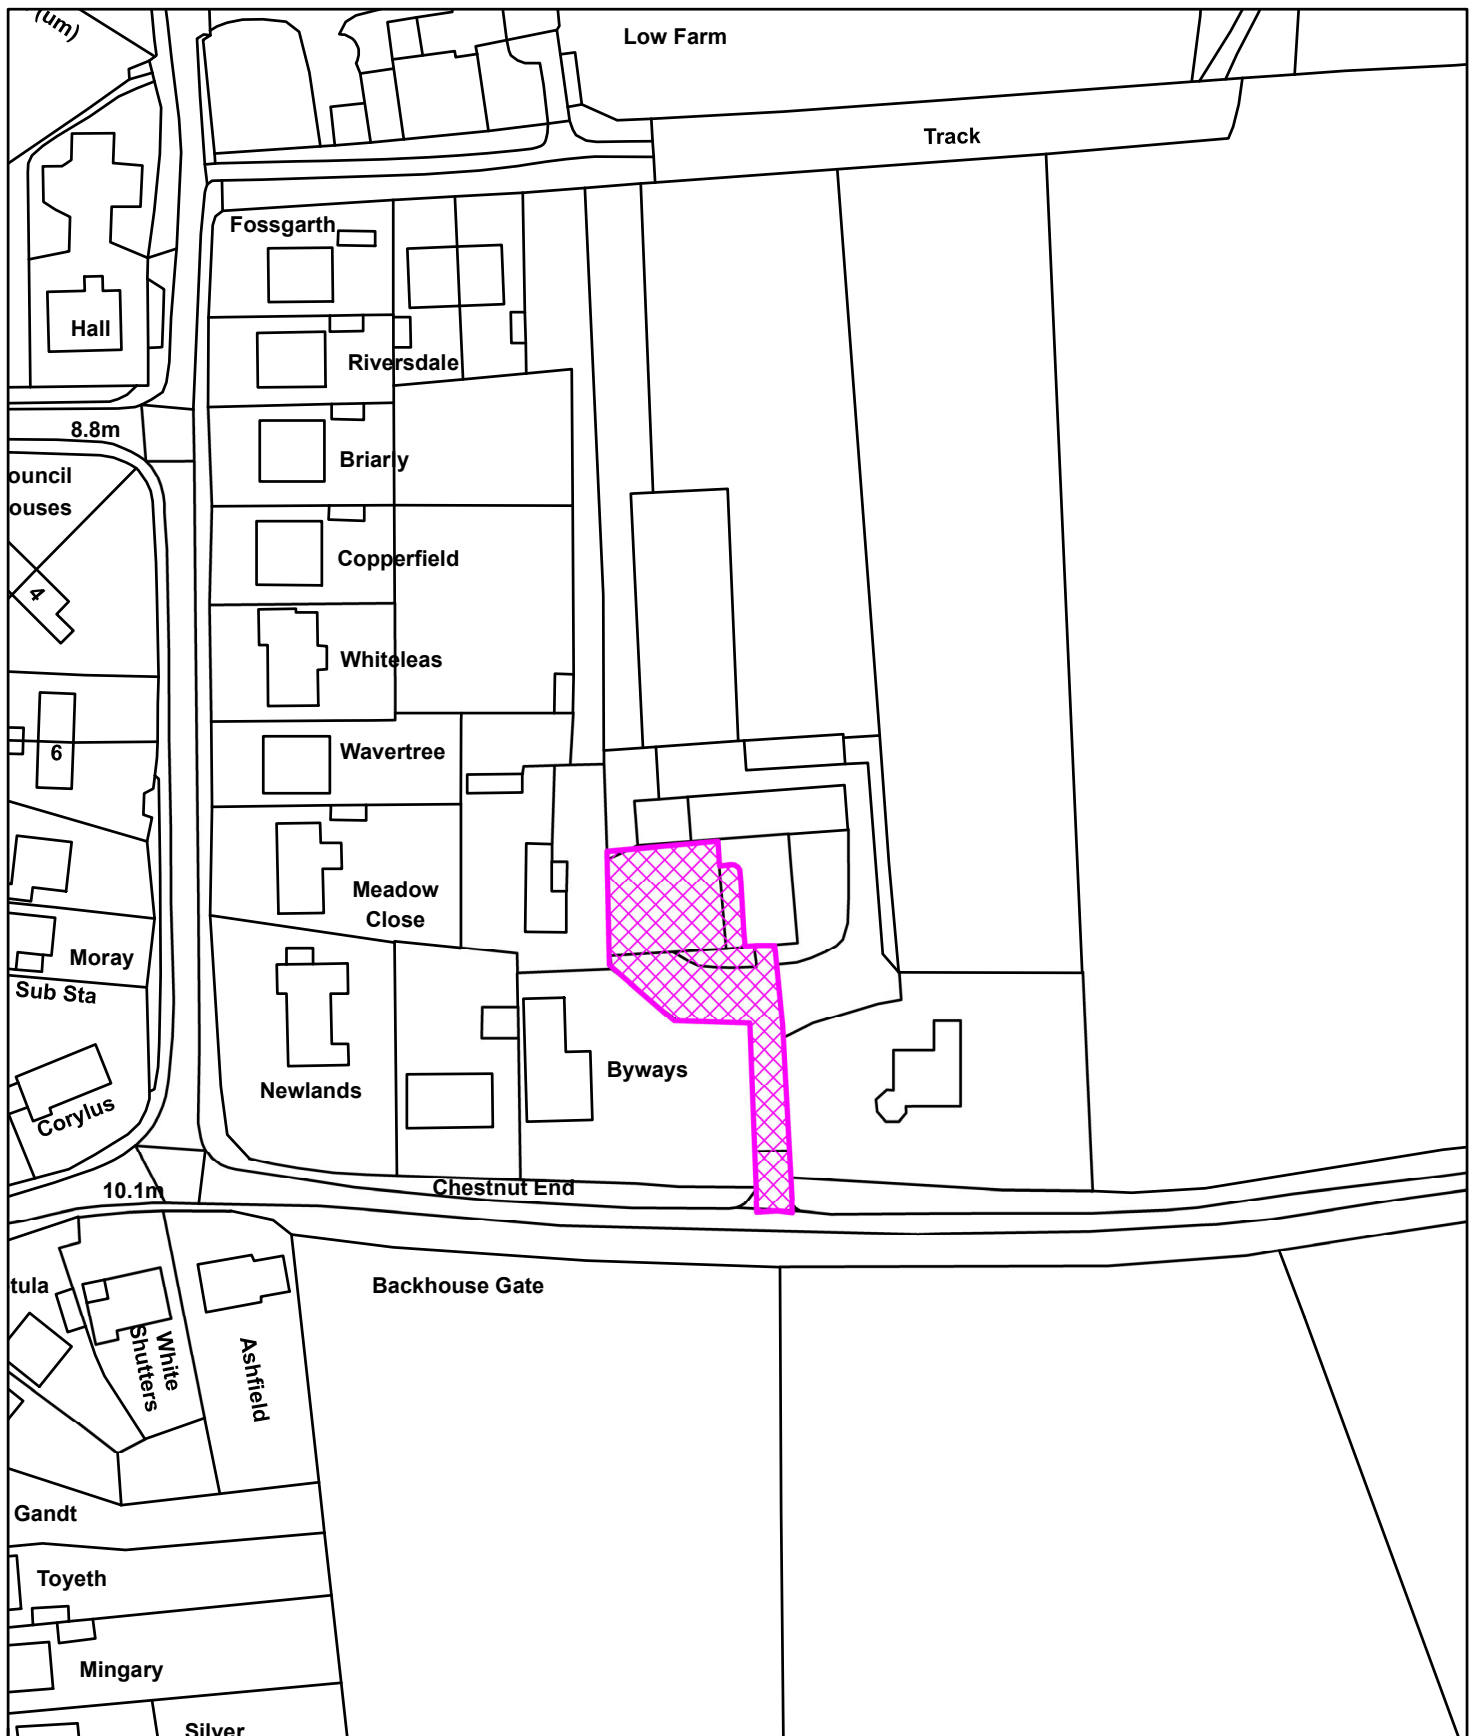

Field House, School Lane, Bolton Percy  
2021/0871/OUT

Reproduced from the Ordnance Survey mapping with the permission of Her Majesty's Stationary Office. Unauthorised reproduction infringes Crown Copyright and may lead to prosecution or civil proceedings © Crown Copyright  
Selby District Council Licence No. 100018656  
This copy has been produced specifically for Planning and Building Control purposes only.  
No further copies may be made.